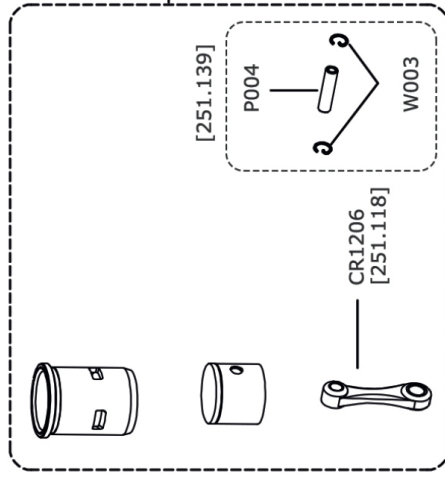

[250.012]
E-15S08P

[250.034]
E-15S08P-1

[251.036]

S006 [251.115]

BR1201-2 [251.136]

HW1203-1 [251.137]

CP1204/5A-1 [251.138]

B12 [251.121]

CM1213A-3 [251.134]

Ersatzteile | spare parts:

www.force-engine.de | www.partCore.de

Erklärung

E-15S08P Artikel Nr FORCE Engine

[250.012] Artikel Nr partCore

B004 [251.133]

B005 [251.132]

OS CS1208 Welle [251.188]

SG CS1208A Welle [251.131]

RS12/13C [251.055]

RS19A

RS18A

[251.122]

A-PARTS-H [251.050]

S011 [251.058]