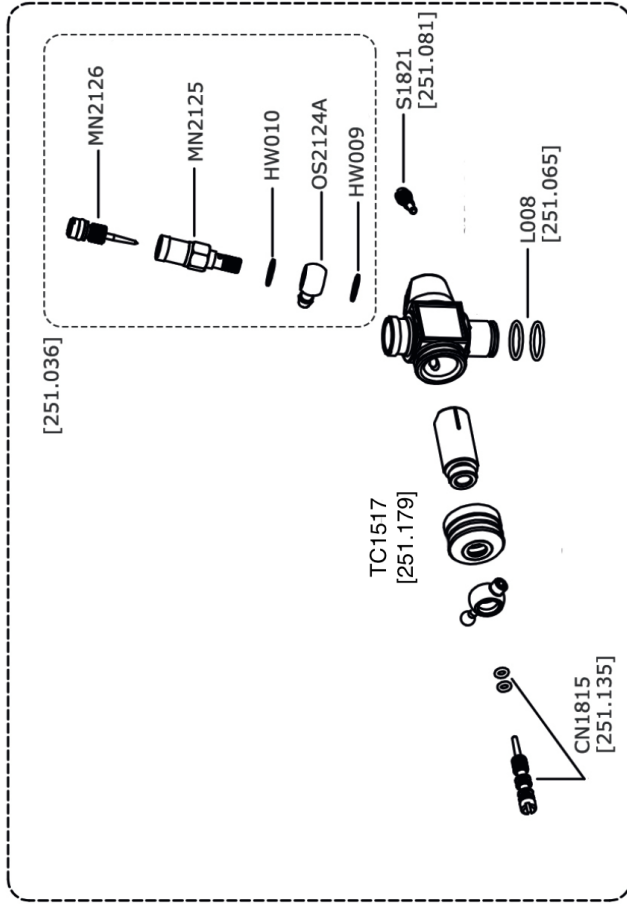

[250.012]
E-15S08P

[250.034]
E-15S08P-1

[251.036]

S006 [251.115]

BR1201-2 [251.136]

HW1203-1 [251.137]

CP1204/5A-1 [251.138]

B12 [251.121]

CM1213A-3 [251.134]

Ersatzteile | spare parts:

www.force-engine.de | www.partCore.de

Erklärung

E-15S08P Artikel Nr FORCE Engine

[250.012] Artikel Nr partCore

B004 [251.133]

B005 [251.132]

OS CS1208 Welle [251.188]

SG CS1208A Welle [251.131]

RS12/13C [251.055]

RS19A

RS18A

[251.122]

A-PARTS-H [251.050]

S011 [251.058]