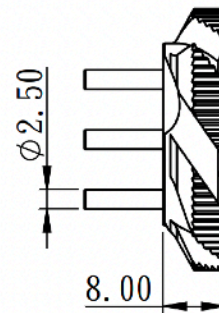

partCore
modellsport equipment

Art.-Nr. FORCE Engine AY002
Art.-Nr. partCore 252.024
3-Backen Tuning Kupplung

Art.-Nr. FORCE Engine AF003
Art.-Nr. partCore 252.010
3-Backen Tuning Kupplung COOL