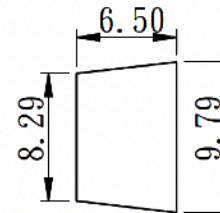

partCore
modellsport equipment

Art.-Nr. FORCE Engine AY002
Art.-Nr. partCore 252.024
3-Backen Tuning Kupplung

Art.-Nr. FORCE Engine AF003
Art.-Nr. partCore 252.010
3-Backen Tuning Kupplung COOL