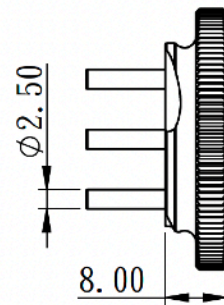

partCore
modellsport equipment

Art.-Nr. FORCE Engine AY002
Art.-Nr. partCore 252.024
3-Backen Tuning Kupplung

Art.-Nr. FORCE Engine AF003
Art.-Nr. partCore 252.010
3-Backen Tuning Kupplung COOL