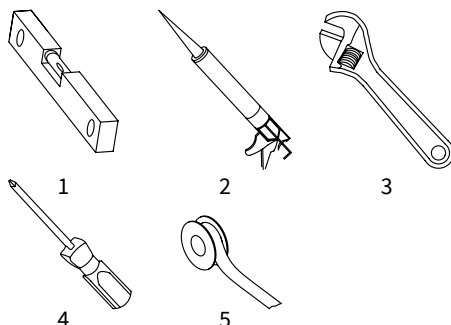

In case any items are missing, please contact the seller.

i Due to potentially fitted options or technical advance there may be additional items packed with your bathtub.

Pillows

Your massage bathtub comes with 2 pillows.

Accessory Box

The packing of your bathtub includes a carton box containing the following items:

1. Drainer
2. Shower hose
3. Hand shower
4. Waterfall water inlet
5. Drainer cover

1

2

3

4

5

Suggested Tools For Installation

The following tools are required to install your bathtubs. Additional tools may be required depending on the installation circumstances.

1. Water level
2. Sealant
3. Adjustable spanner or spanner in required sizes
4. Screw driver
5. PTFE sealing tape or suitable substitute