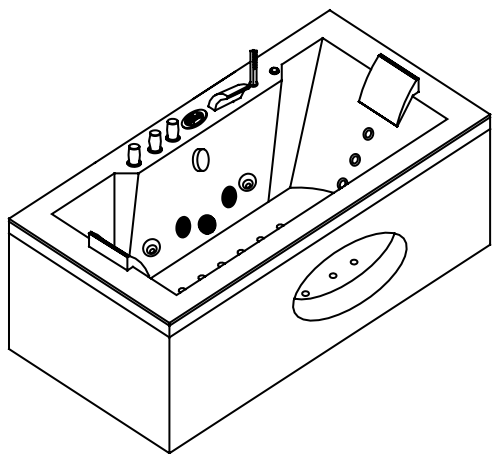

Product Information

Massage Bathtub

en

MT-RT1804

English

If you have any questions regarding installation, maintenance or usage of your product please contact the seller for detailed information.

Installation & User Manual

⚠ Warning! Risk of fire, electric shock and water leakage.

i Your massage bathtub includes a detailed Installed Installation & User Manual. Follow all instructions in the Installation & User Manual closely.

Accessory Box

The packing of your bathtub includes a carton box containing the following items:

1. Drainer
2. Shower hose
3. Hand shower
4. Waterfall water inlet
5. Drainer cover

1

2

3

4

5

Product Description

By default the massage bathtub is equipped with the following features as indicated in the illustration above:

1. Faucet
2. Control panel
3. Waterfall water inlet
4. Hand shower
5. Drainer handle with built in overflow
6. Suction
7. Underwater light
8. Big massage jets
9. Pillow
10. Small massage jets
11. Air jets
12. Massage regulator