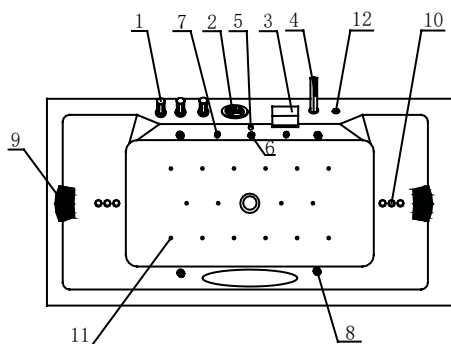

Accessory Box

The packing of your bathtub includes a carton box containing the following items:

1. Drainer
2. Shower hose
3. Hand shower
4. Waterfall water inlet
5. Drainer cover

1

2

3

4

5

Suggested Tools For Installation

The following tools are required to install your bathtubs. Additional tools may be required depending on the installation circumstances.

1. Water level
2. Sealant
3. Adjustable spanner or spanner in required sizes
4. Screw driver
5. PTFE sealing tape or suitable substitute

Product Description

By default the massage bathtub is equipped with the following features as indicated in the illustration above:

1. Faucet
2. Control panel
3. Waterfall water inlet
4. Hand shower
5. Drainer handle with built in overflow
6. Suction
7. Underwater light
8. Big massage jets
9. Pillow
10. Small massage jets
11. Air jets
12. Massage regulator

Preparation of Connections

i Due to technical advance positioning of relevant connections on the bathtub may be optimized. Literature dimensions are for reference only. Installation dimensions should be taken directly from the tub.